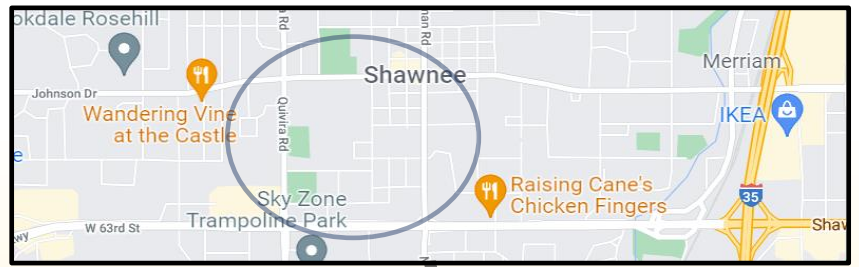

Old Shawnee Days Parade Route: 2022

When: June 4th
Start: 10:00 AM

Key:

- Staging Area VIP
- Staging Area A
- Staging Area B
- Parade Route
- Parade Exit
- Closed
- Porta A Potty

Quivira Rd:
Stage in east northbound lane, one northbound, and both southbound lanes will remain open